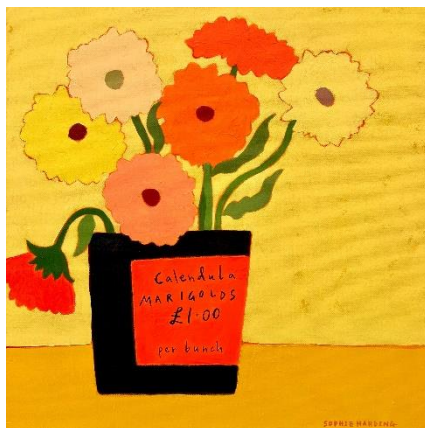

40 x 40 cm

Acrylic on canvas

Framed size 44 x 44 cm

£895

*Green Apples and Limes*

30 x 30 cm

Acrylic on canvas board

Framed size 49 x 49 cm

£750

*Winter Lemons*

36 x 27 cm

Acrylic on wood panel

Framed size 44 x 54 cm

£775

*Mixed Fruit on Blue Stripes*

Acrylic on canvas

30 x 30 cm

Framed size 45 x 45 cm

£750

*Marigolds*

50 x 50 cm

Framed size 54 x 54 cm

Acrylic on canvas

£995