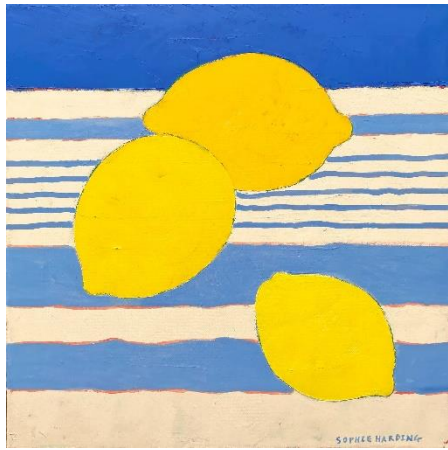

Italian Lemons

40 x 40 cm

Acrylic on canvas

Framed size 44 x 44 cm

£895