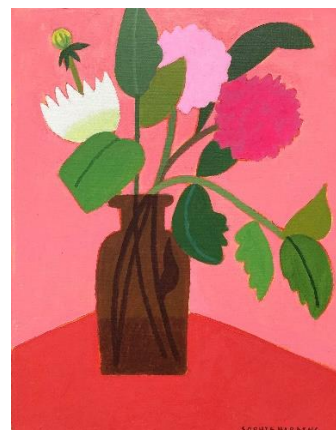

Acrylic on canvas

Framed size 65 x 75 cm

£1300

Easy Peelers and Red Apples

30 x 40 cm

Framed size 45 x 55 cm

Acrylic on canvas

£850

Potted Plants, Penzance

Acrylic on canvas

50 x 60 cm

Framed size 65 x 75 cm

£1300

Dried Flowers at the Honey Pot

Acrylic on canvas

25 x 30 cm

£595

September Dahlias

Acrylic on linen

35 x 45 cm

£895

Lemons on Leopard Print
21 x 15 cm
Acrylic on cradled ply
£395

Fish on a Pink Plate
13 x 18 cm
Acrylic on board
£275

Kiwis and Lime
13 x 18 cm
Acrylic on canvas
£275