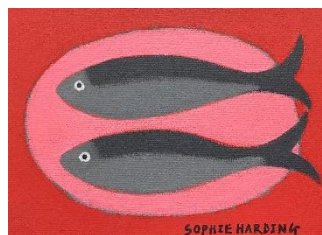

£595

September Dahlias

Acrylic on linen

35 x 45 cm

£895

Lemons on Leopard Print
21 x 15 cm
Acrylic on cradled ply
£395

Fish on a Pink Plate
13 x 18 cm
Acrylic on board
£275

Kiwis and Lime
13 x 18 cm
Acrylic on canvas
£275