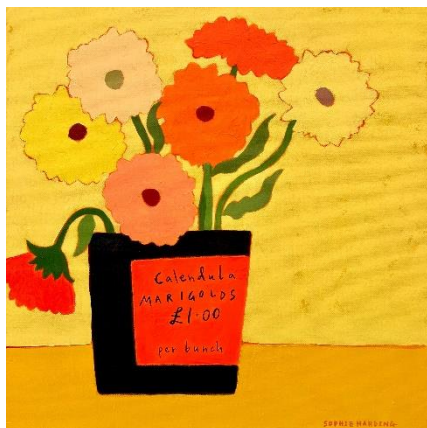

Framed size 44 x 54 cm

£775

Mixed Fruit on Blue Stripes

Acrylic on canvas

30 x 30 cm

Framed size 45 x 45 cm

£750

Marigolds

50 x 50 cm

Framed size 54 x 54 cm

Acrylic on canvas

£995

Falling Marigolds

30 x 30 cm

Acrylic on canvas

Framed size 45 x 45 cm