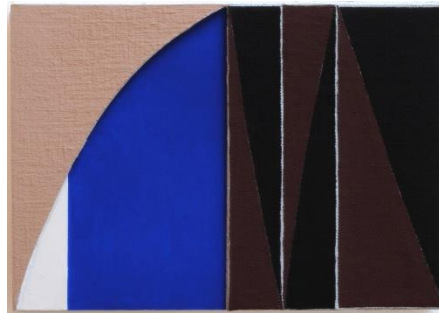

His practice has long been focussed on the elasticity of form and colour in abstract painting. His layering of colour planes on a shallow painted surface is developed further by the painting of physical levels and depth which he has called 'relief-painting'.

## PRELIMINARY LIST OF WORKS

*Eq P (curve) (ii) from series of (iv) paintings, 2021*  
Oil & wax on linen, 60cm x 50cm  
£2,200

*Eq P (curve) (i) from series of (iv) paintings, 2021*  
Oil & wax on linen, 60cm x 50cm  
£2,200

*Relief Painting H (i)*  
Oil on card & linen on ply, 42cm x 29.5cm  
£1,400

*Relief Painting H (ii)*  
Oil on card & linen on ply, 42cm x 29.5cm  
£1,400

*Relief Painting V (iii)*

Oil on card & linen on ply, 42cm x 29.5cm  
£1,400