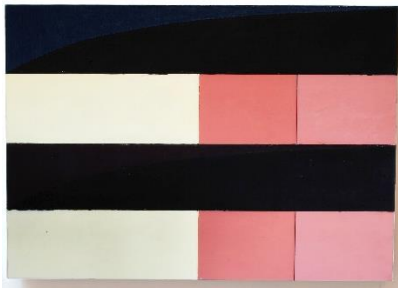

Relief Painting V (iii)

Oil on card & linen on ply, 42cm x 29.5cm
£1,400