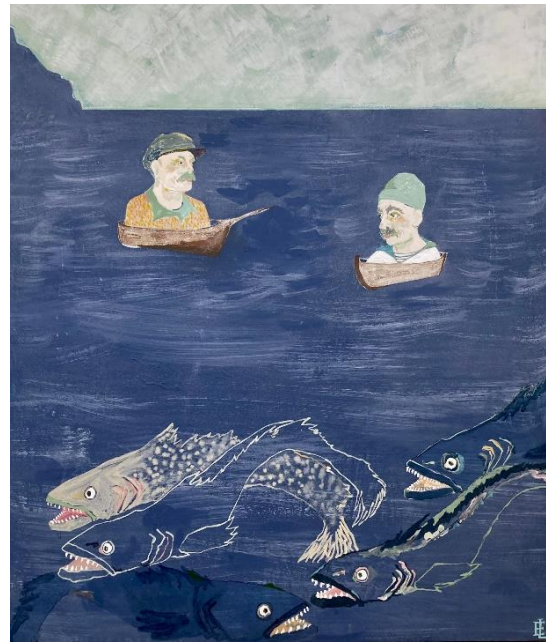

LIST OF WORKS

Sancreed
£950 size 54cm x 44cm

Men-an-Tol
£700 size 44cm x 34cm

Mullion Cove
£950 size 54cm x 44cm

Newlyn
£1200 size 64cm x 54cm

Porthowan
£950 size 54cm x 44cm

Lanyon Quoit
£700 size 44cm x 34cm