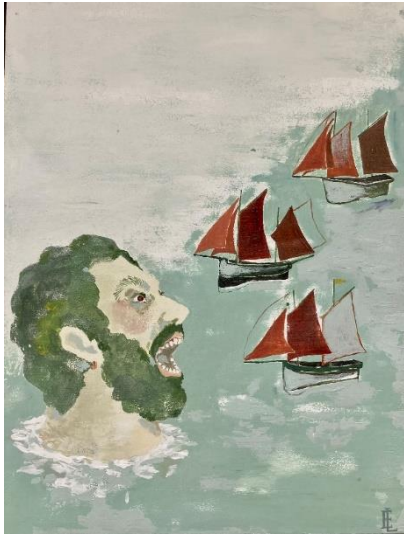

Wrath's Cupboard
£700 size 44cm x 34cm