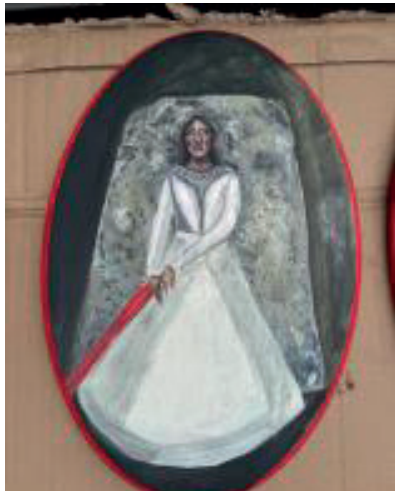

Tenth Maiden
£700