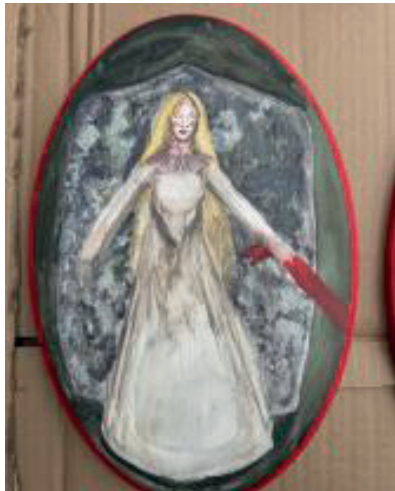

Fifteenth Maiden
£700

Sixteenth Maiden
£700

Seventeenth Maiden
£700

Eighteenth Maiden
£700

Nineteenth Maiden
£700

Gallery Patrons and Supporters receive a 10% discount on purchases made in The Picture Room. If you have any questions please ask at the front desk.