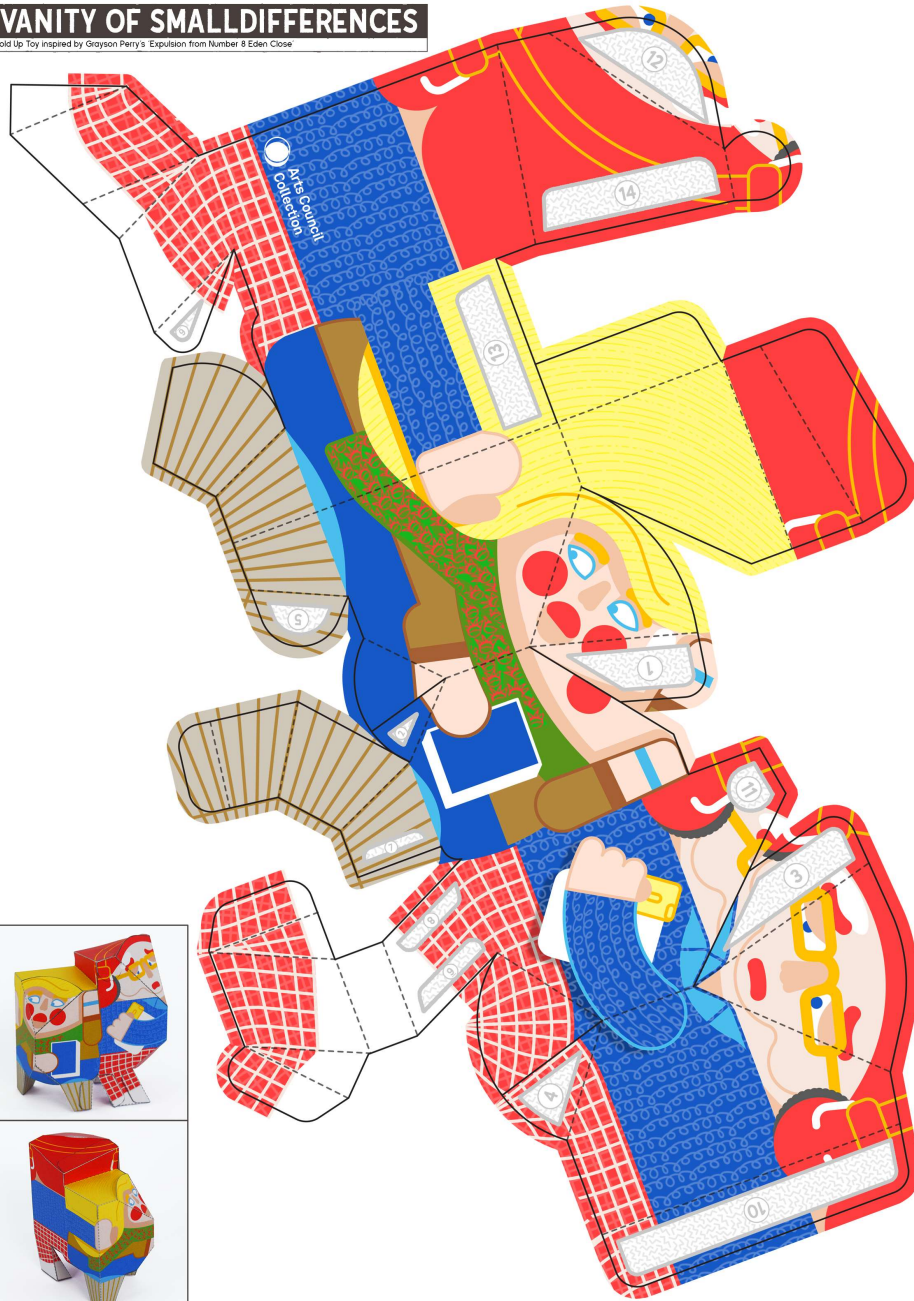

VANITY OF SMALL DIFFERENCES

1) Cut
2) Hill Fold
3) Valley Fold
4) Glue

Fold up toy designed by Alex Gwynne 2020

Arts Council
Collection