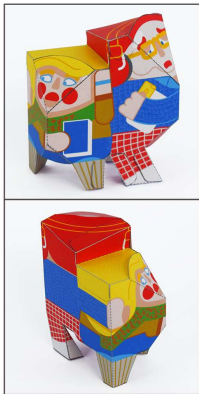

VANITY OF SMALL DIFFERENCES

1) Cut
2) Hill Fold
3) Valley Fold
4) Glue

Fold up toy designed by Alex Gwynne 2020

Arts Council
Collection