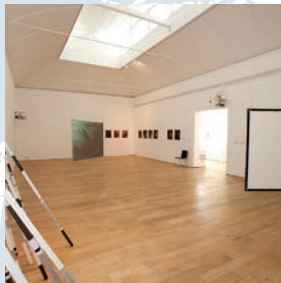

The building can host up to 160 people, the individual spaces having a capacity of between 30-50 people.